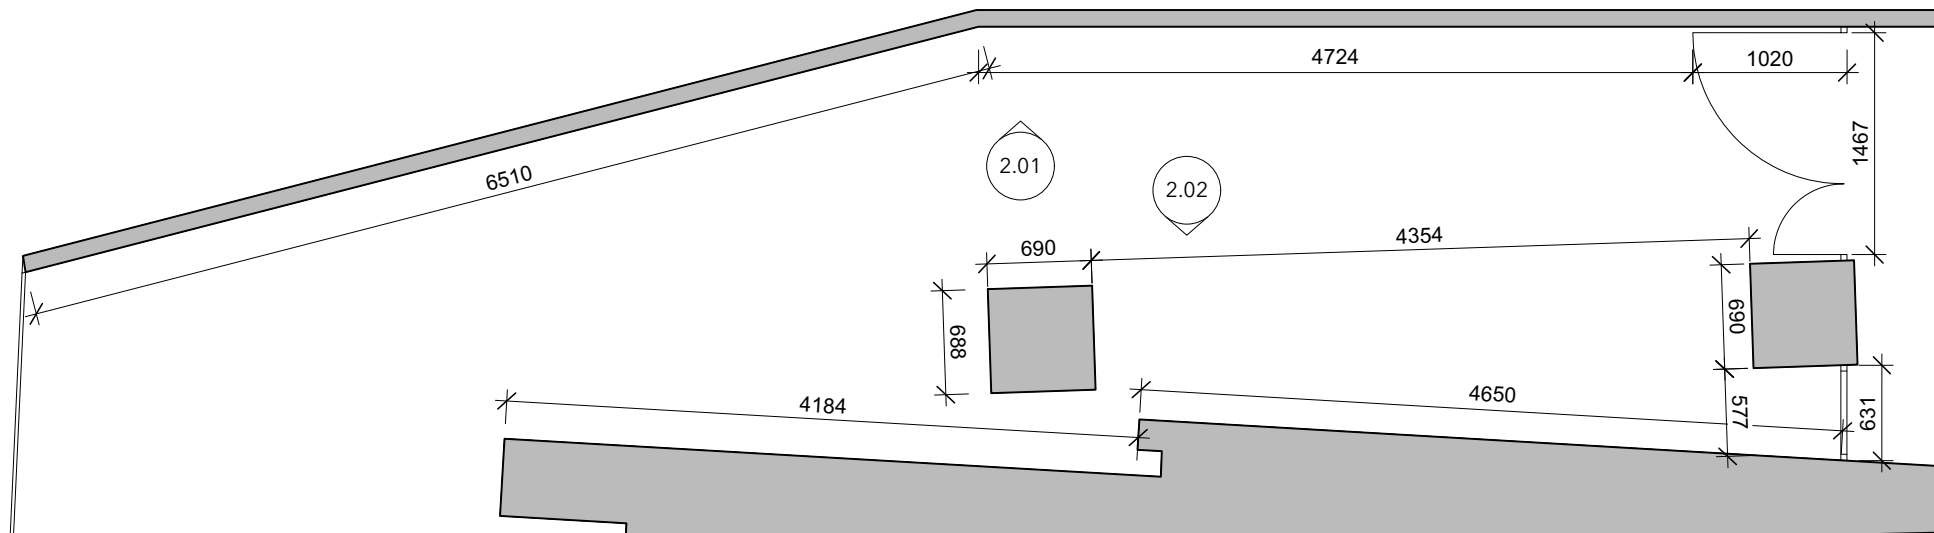

1 Level 2 Koorie Heritage Trust Plan
Scale: 1:50

1 Detail Plan - Level 2 Koorie Heritage Trust Plan
Scale: 1:50